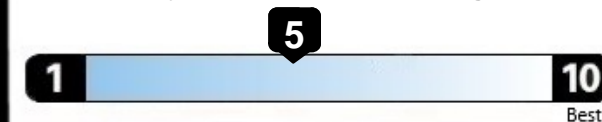

Fuel Economy

23 MPG
combined city/hwy
4.3 gallons per 100 miles

Small SUVs range from 14 to 138 MPG. The best vehicle rates 146 MPGe.

21 city
27 highway

You spend **$2,250** more in fuel costs over 5 years compared to the average new vehicle.

Annual fuel cost **$2,150**

Fuel Economy & Greenhouse Gas Rating (tailpipe only)

This vehicle emits 385 grams CO₂ per mile. The best emits 0 grams per mile (tailpipe only). Producing and distributing fuel also creates emissions; learn more at fueleconomy.gov.

Smog Rating (tailpipe only)